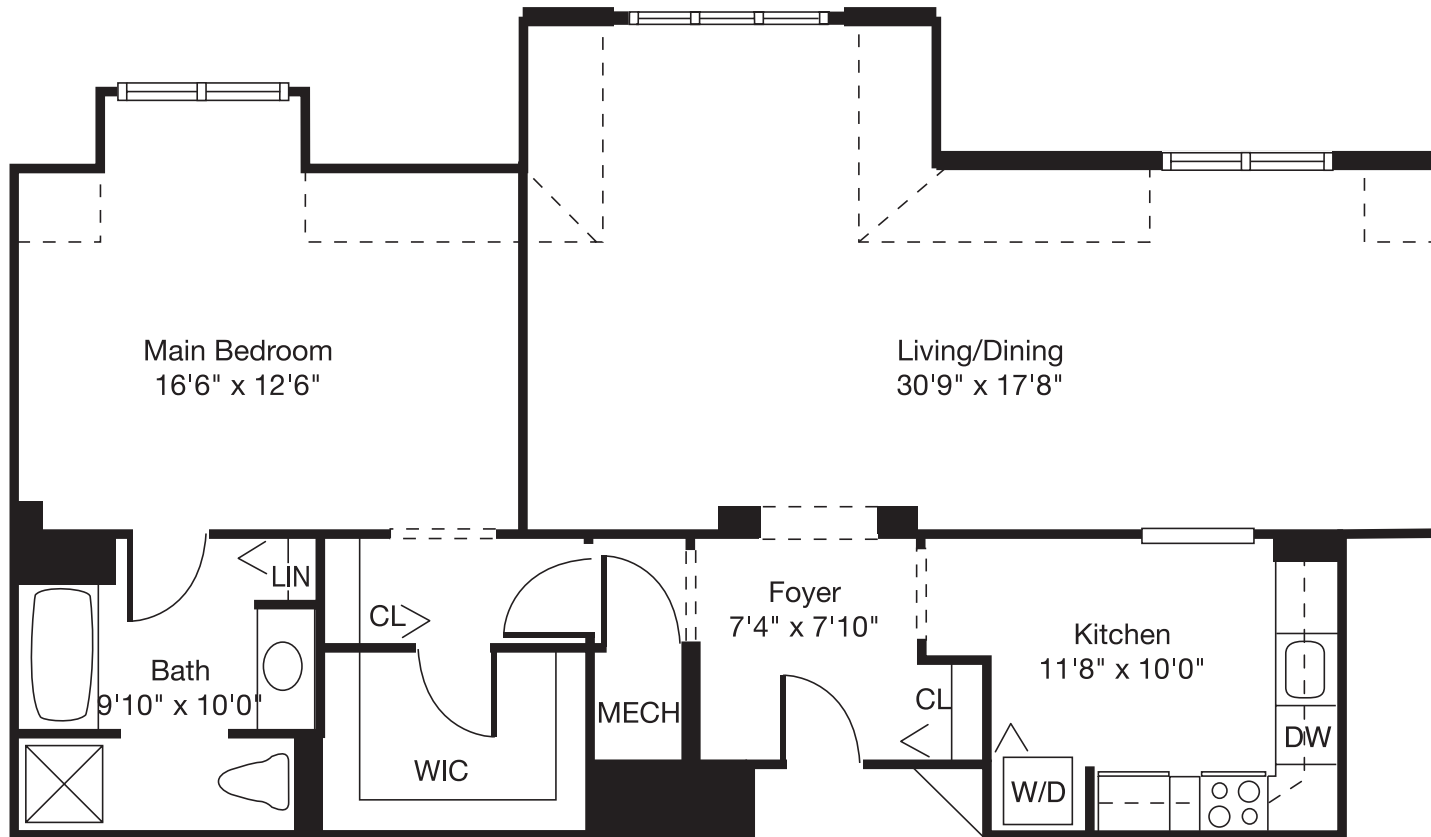

Westchester

One Bedroom
One Bath
1,200 Sq. Ft.

Winchester
 Gardens

333 Elmwood Avenue • Maplewood, New Jersey 07040 • 800.887.7502 • (973) 378.2080 • www.winchestergardens.com

Floor plan subject to change without notice.