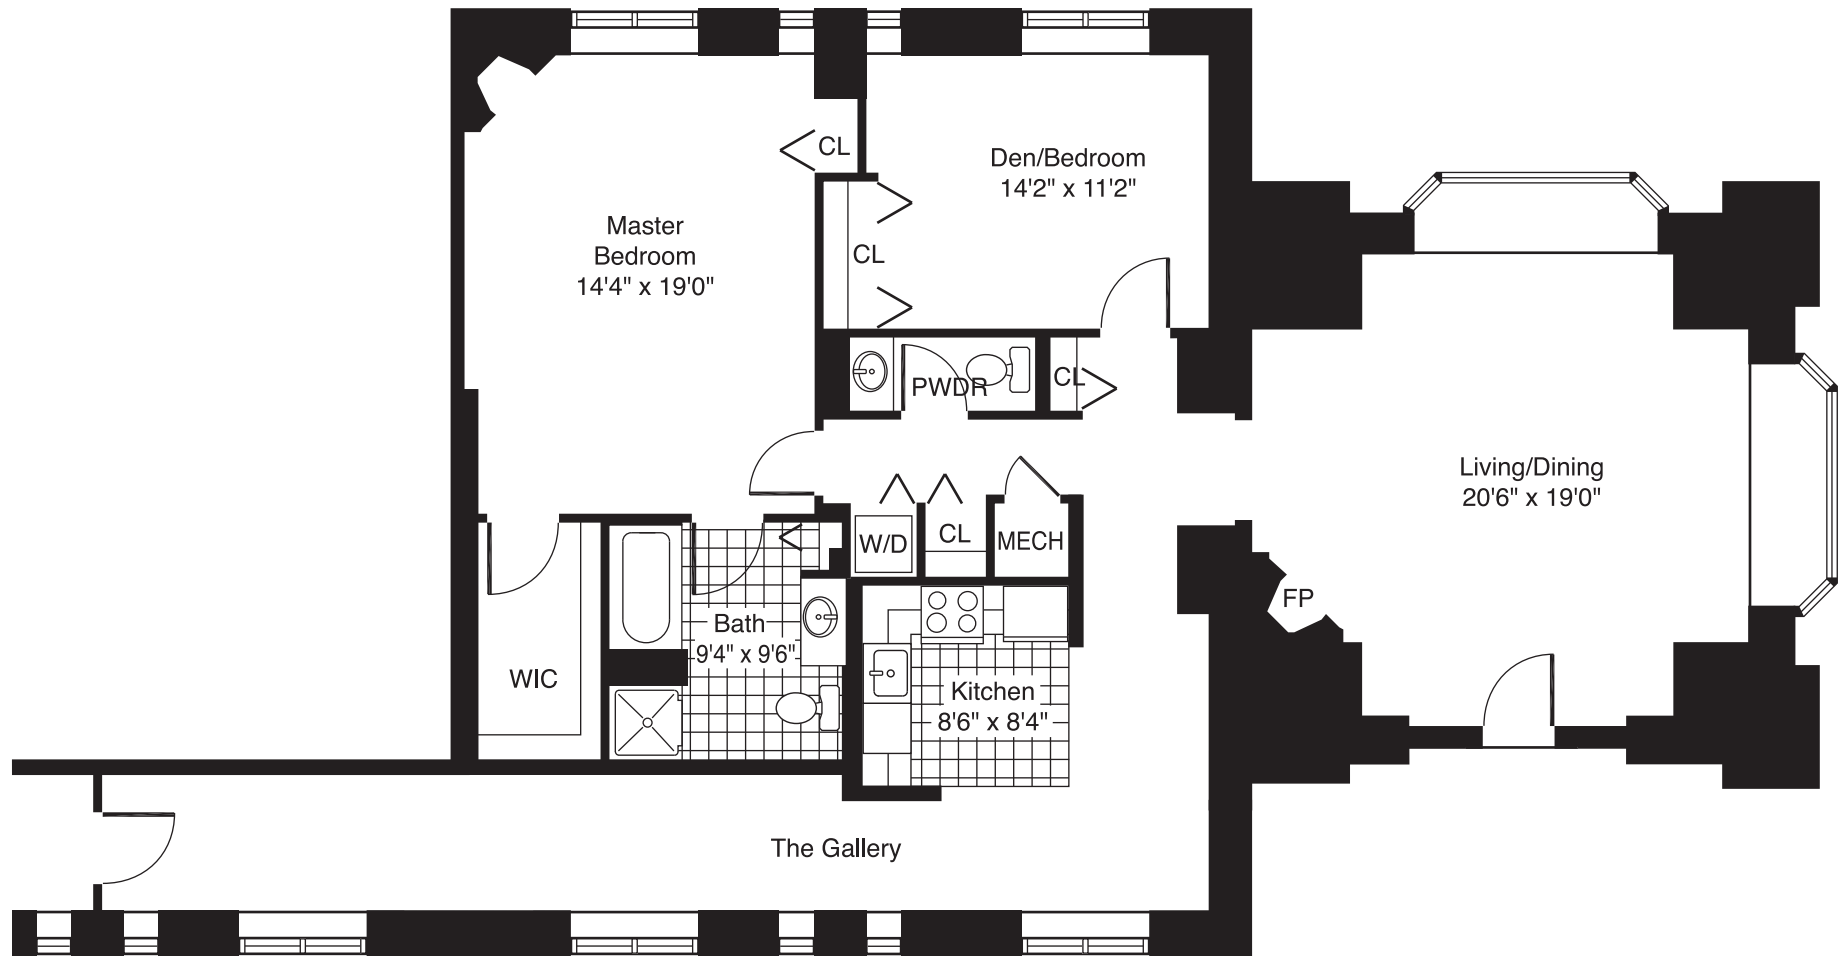

# Wedgewood

One Bedroom/Den or Two Bedroom  
One and a Half Bath  
1,790 Sq. Ft.

Winchester  
Gardens

333 Elmwood Avenue • Maplewood, New Jersey 07040 • 800.887.7502 • (973) 378.2080 • [www.winchestergardens.com](http://www.winchestergardens.com)

*Floor plan subject to change without notice.*