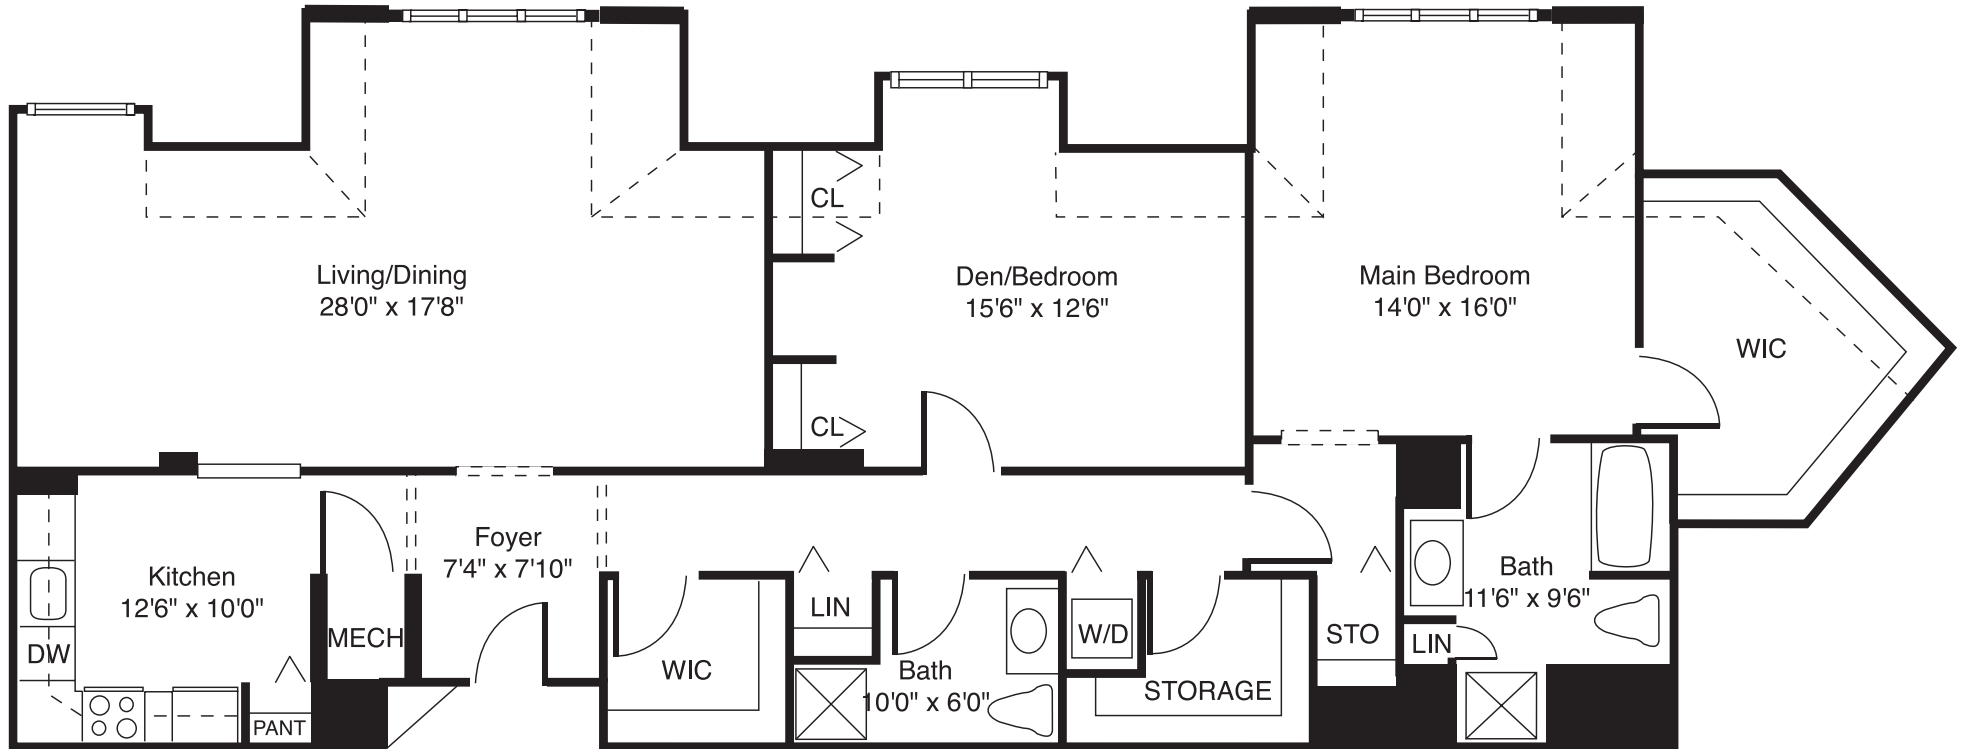

Waverly

One Bedroom/Den or Two Bedroom
Two Bath
1,730 Sq. Ft.

Winchester
Gardens

333 Elmwood Avenue • Maplewood, New Jersey 07040 • 800.887.7502 • (973) 378.2080 • www.winchestergardens.com

Floor plan subject to change without notice.