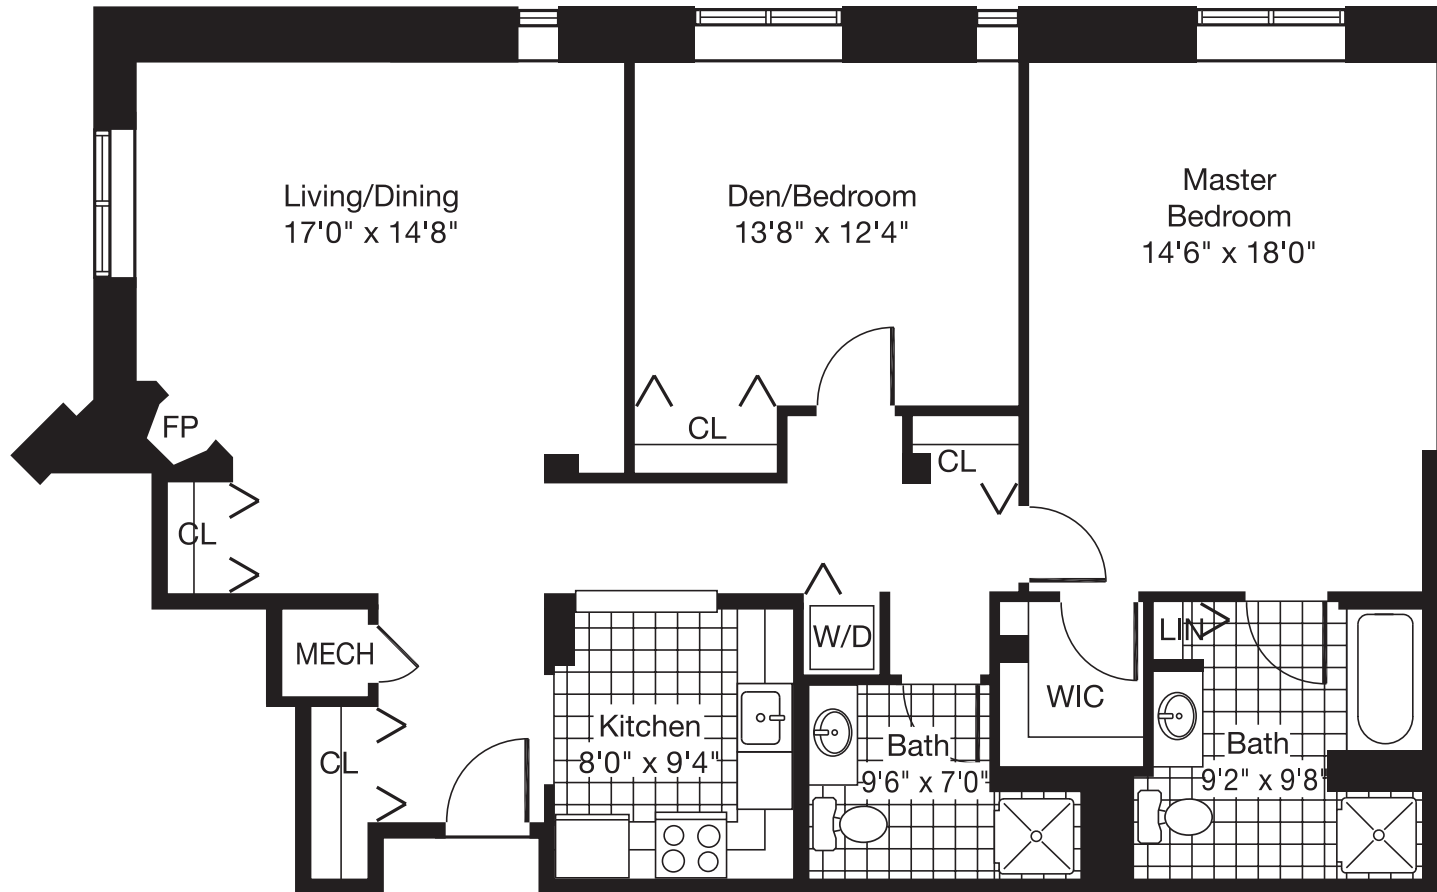

Warwick

One Bedroom/Den or Two Bedroom
Two Bath
1,408 Sq. Ft.

Winchester
 Gardens

333 Elmwood Avenue • Maplewood, New Jersey 07040 • 800.887.7502 • (973) 378.2080 • www.winchestergardens.com

Floor plan subject to change without notice.