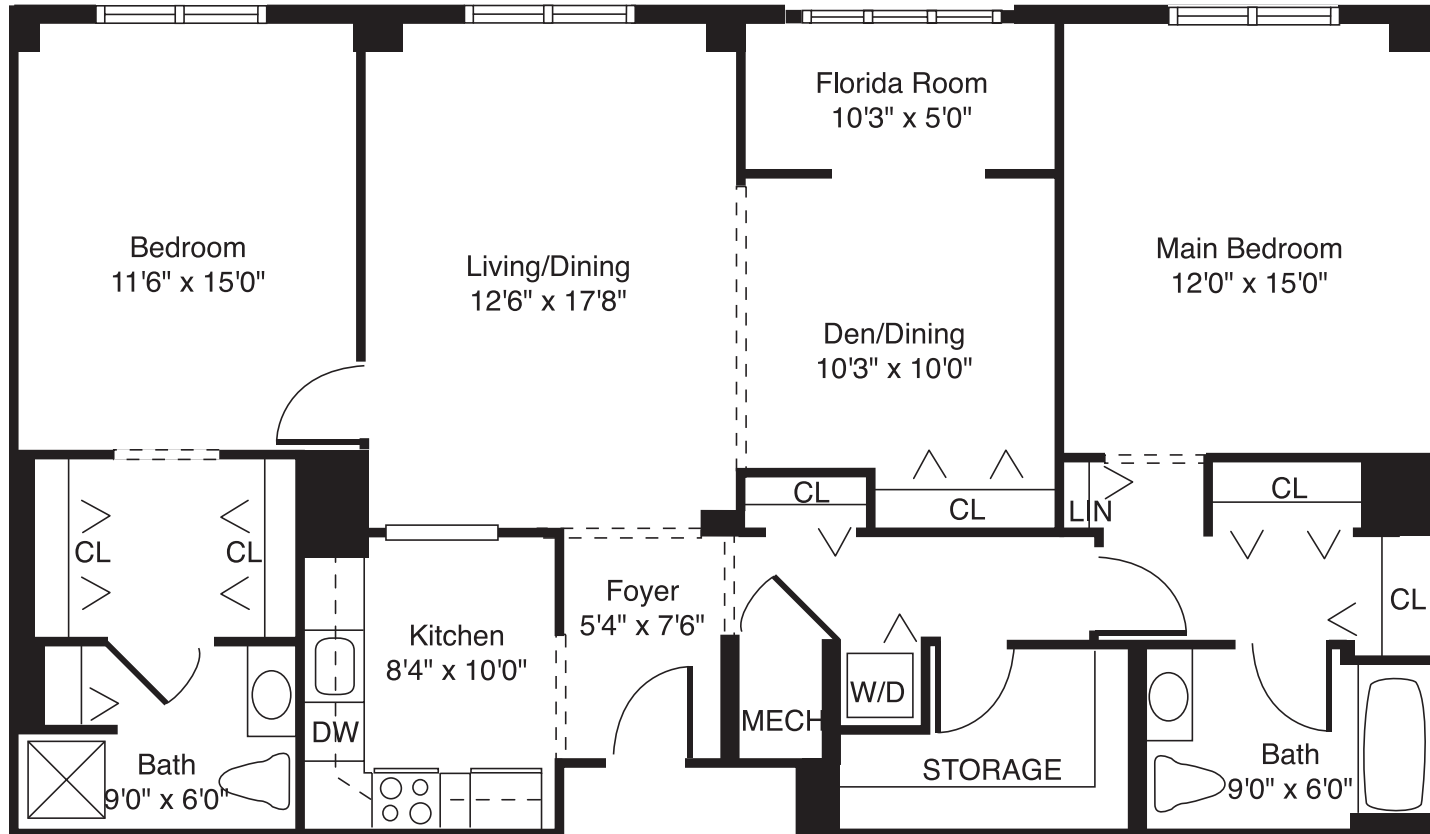

# Somerset

Two Bedroom  
Two Bath  
1,375 Sq. Ft.

Winchester  
 Gardens

333 Elmwood Avenue • Maplewood, New Jersey 07040 • 800.887.7502 • (973) 378.2080 • [www.winchestergardens.com](http://www.winchestergardens.com)

*Floor plan subject to change without notice.*