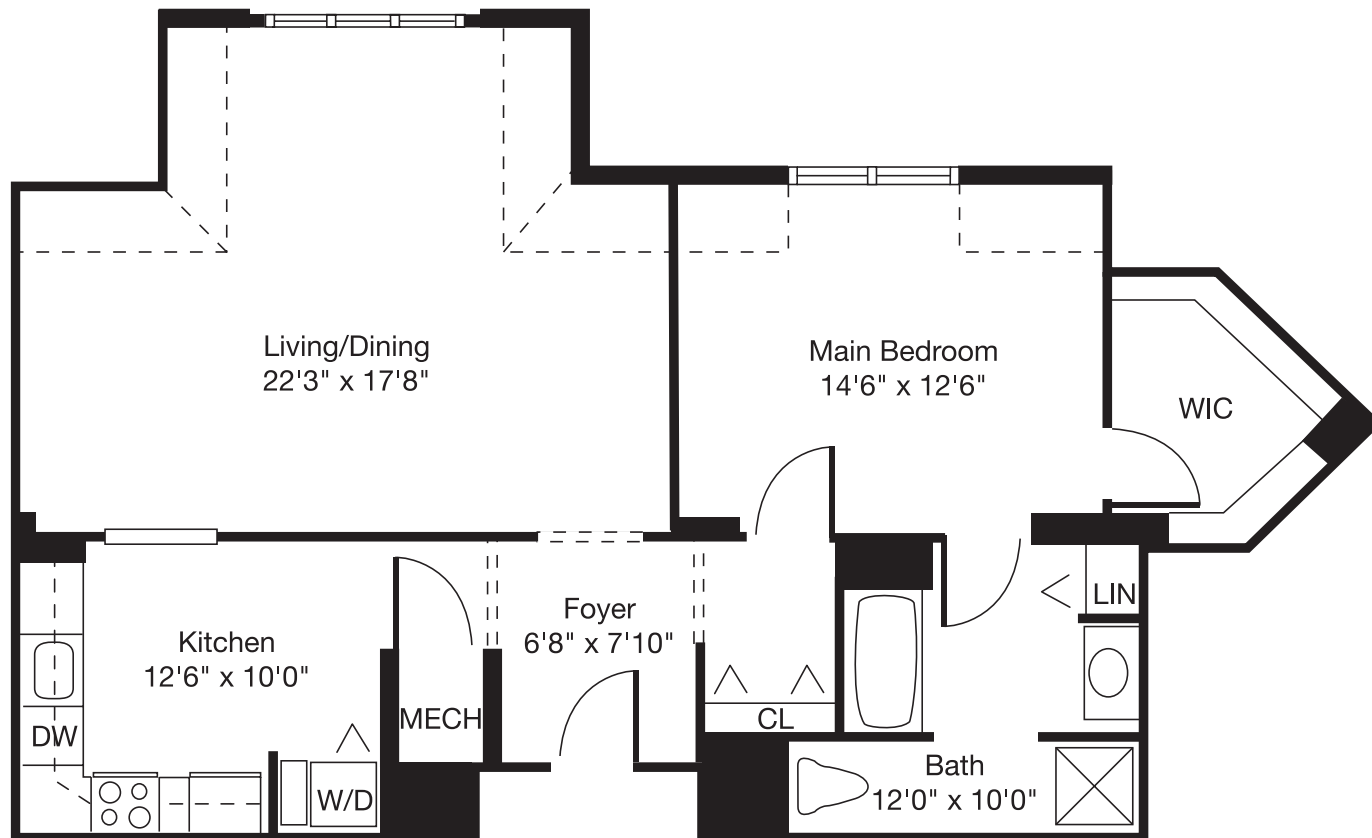

Sherwood

One Bedroom
One Bath
1,050 Sq. Ft.

Winchester
Gardens

333 Elmwood Avenue • Maplewood, New Jersey 07040 • 800.887.7502 • (973) 378.2080 • www.winchestergardens.com

Floor plan subject to change without notice.