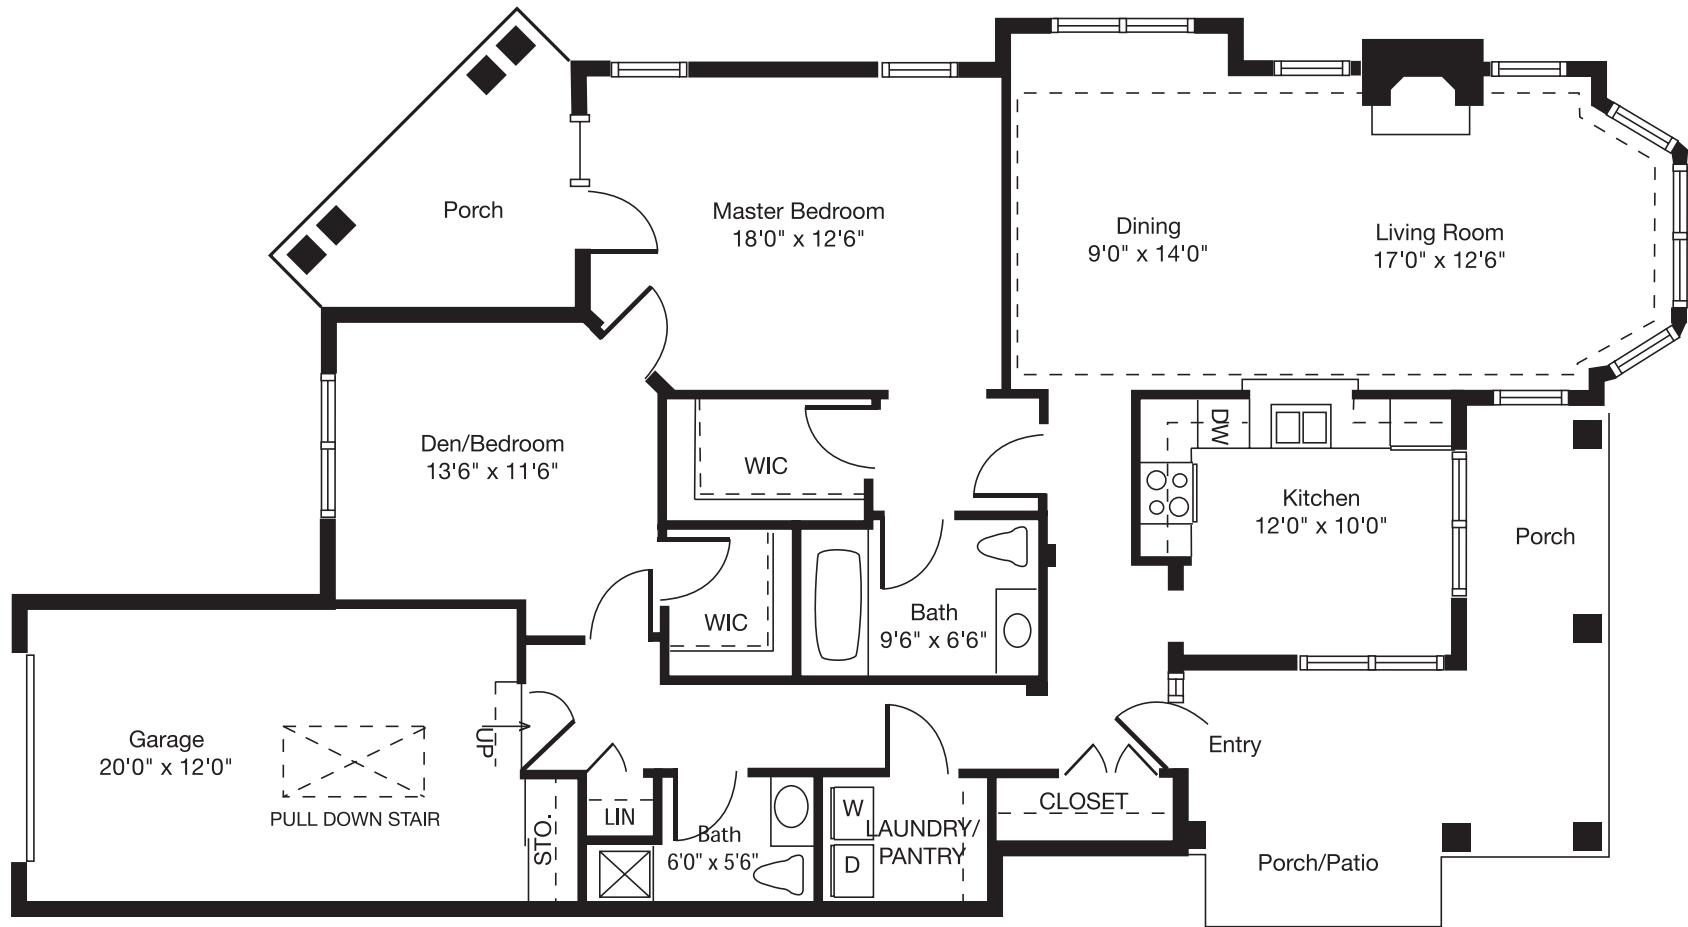

Prestwick

One Bedroom/Den or Two Bedroom
Two Bath
1,655 Sq. Ft.

Winchester
Gardens

333 Elmwood Avenue • Maplewood, New Jersey 07040 • 800.887.7502 • (973) 378.2080 • www.winchestergardens.com

Floor plan subject to change without notice.