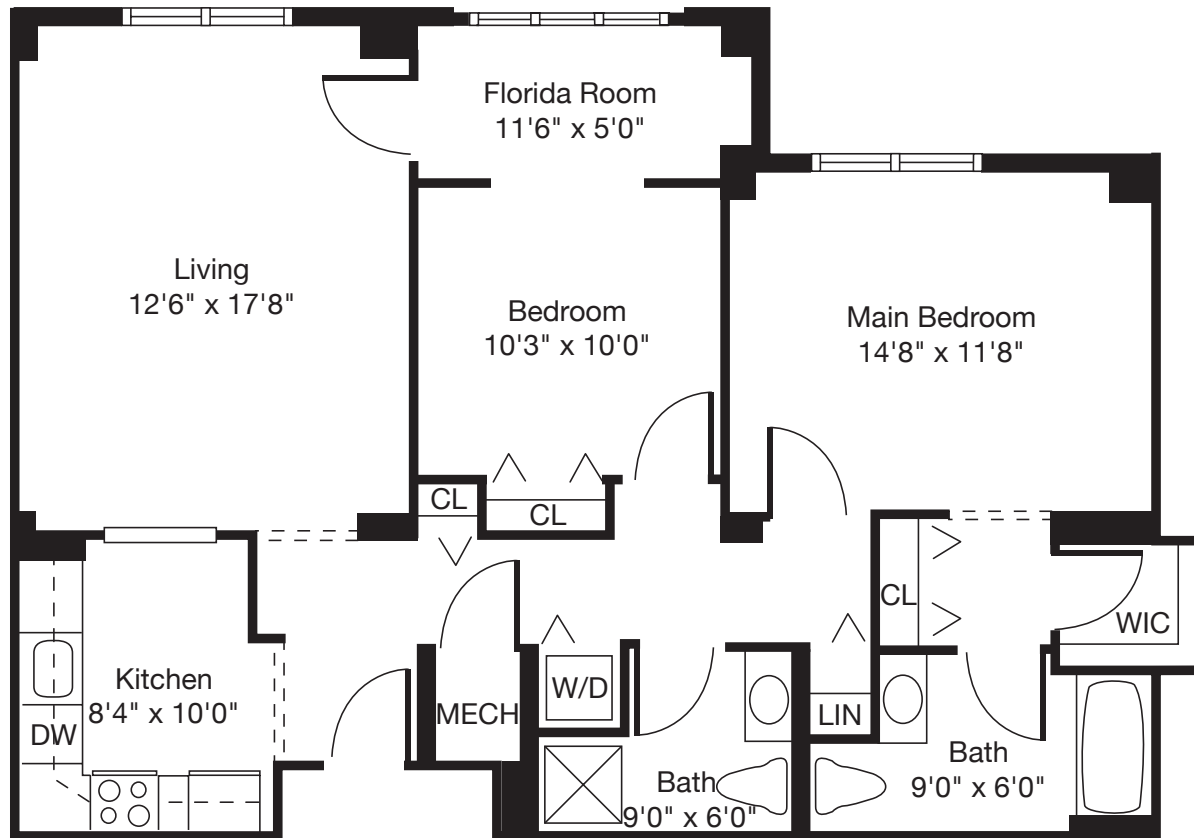

Pinehurst

One Bedroom/Den or Two Bedroom
Two Bath
1,065 Sq. Ft.

Winchester
 Gardens

333 Elmwood Avenue • Maplewood, New Jersey 07040 • 800.887.7502 • (973) 378.2080 • www.winchestergardens.com

Floor plan subject to change without notice.