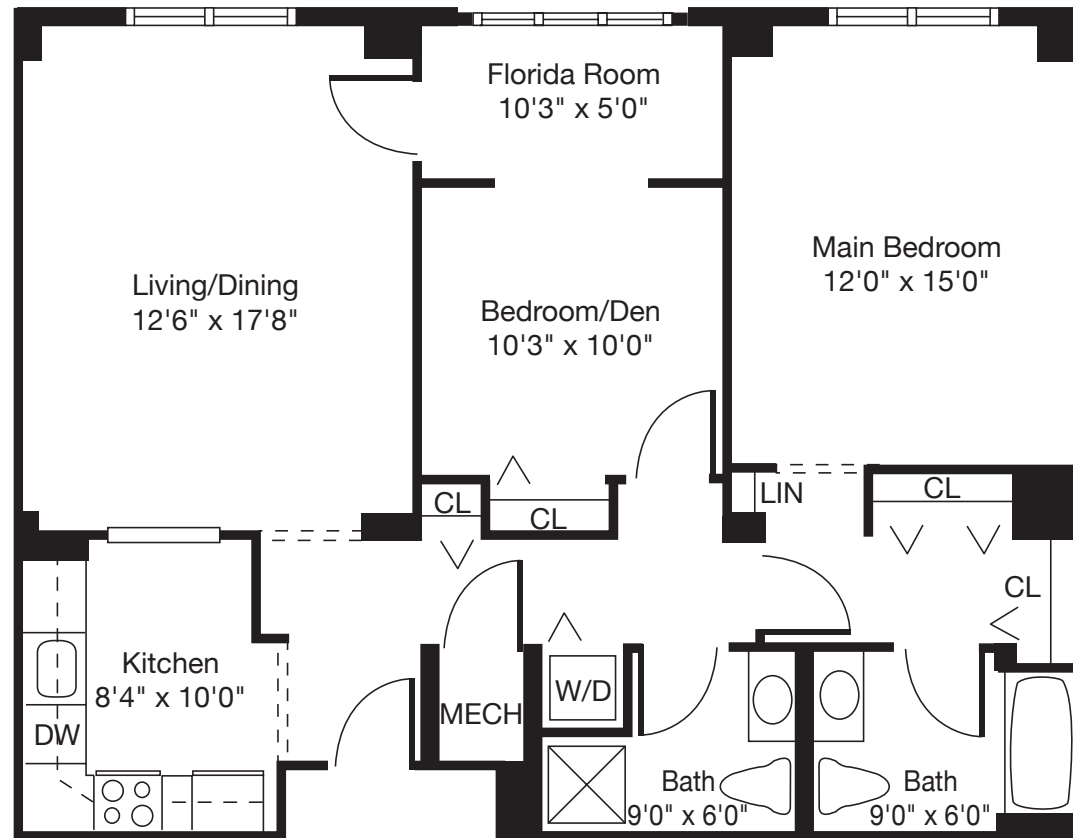

# Oakmont

One Bedroom/Den or Two Bedroom  
Two Bath  
1,027 Sq. Ft.

Winchester  
 Gardens

333 Elmwood Avenue • Maplewood, New Jersey 07040 • 800.887.7502 • (973) 378.2080 • [www.winchestergardens.com](http://www.winchestergardens.com)

*Floor plan subject to change without notice.*