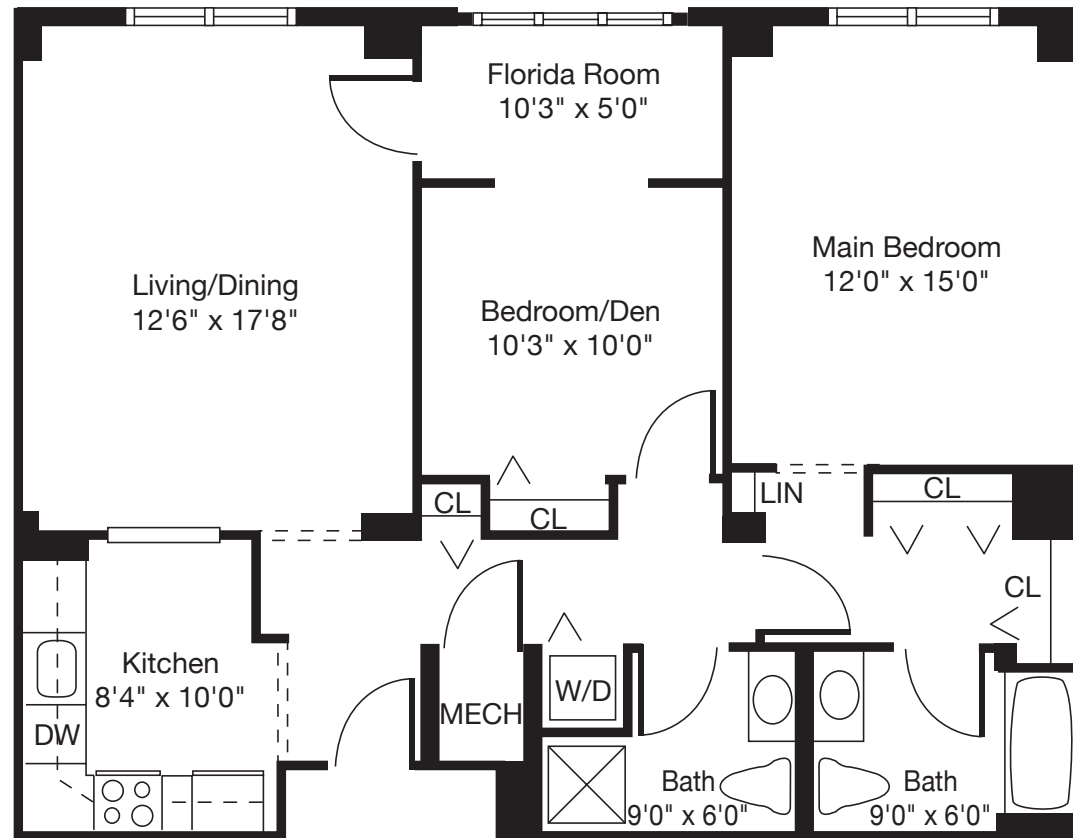

Oakmont

One Bedroom/Den or Two Bedroom
Two Bath
1,027 Sq. Ft.

Winchester
 Gardens

333 Elmwood Avenue • Maplewood, New Jersey 07040 • 800.887.7502 • (973) 378.2080 • www.winchestergardens.com

Floor plan subject to change without notice.