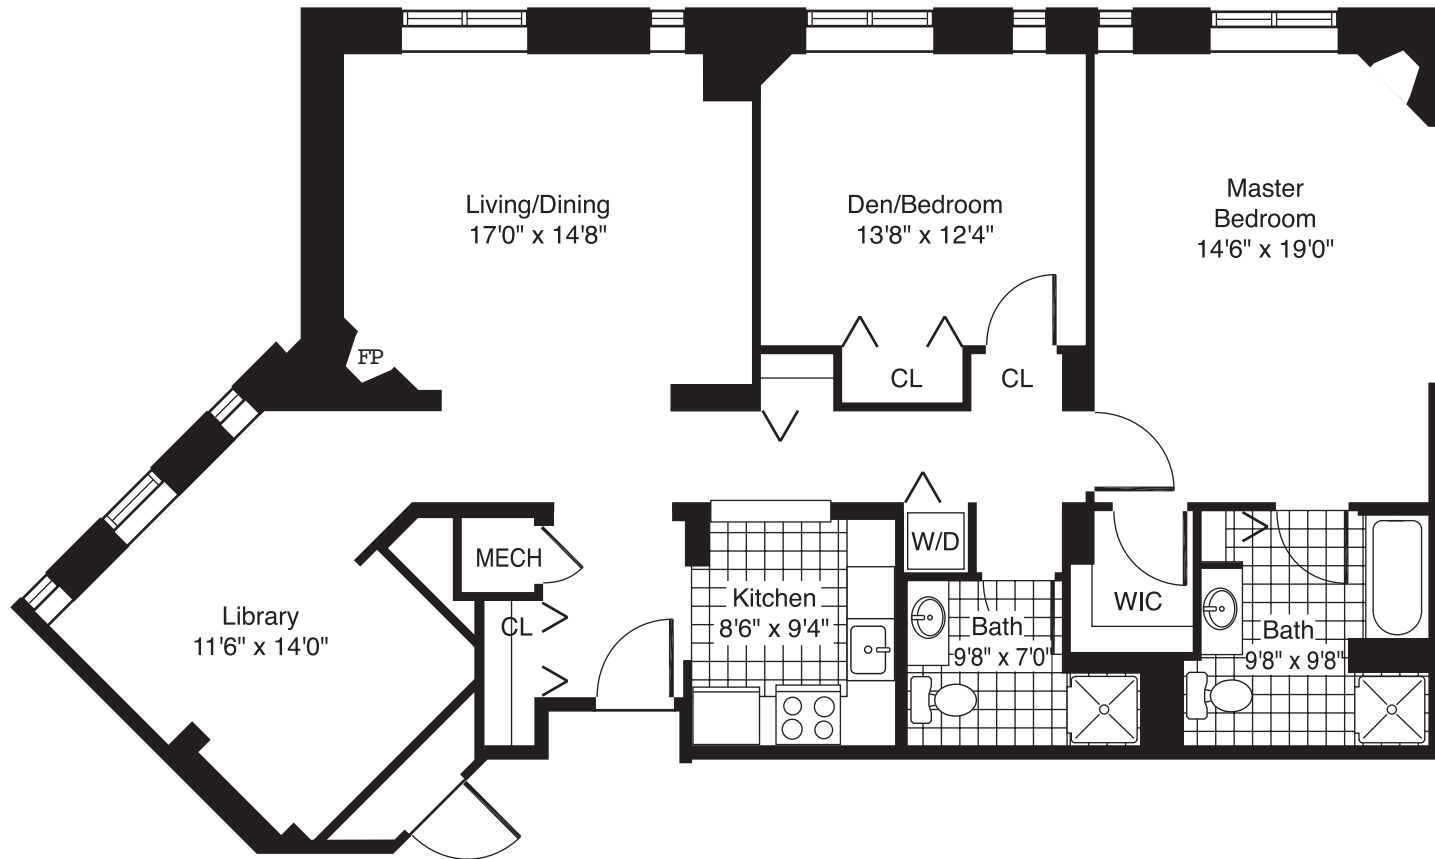

Newport

One Bedroom/Den or Two Bedroom
Two Bath
1,640 Sq. Ft.

Winchester
Gardens

333 Elmwood Avenue • Maplewood, New Jersey 07040 • 800.887.7502 • (973) 378.2080 • www.winchestergardens.com

Floor plan subject to change without notice.