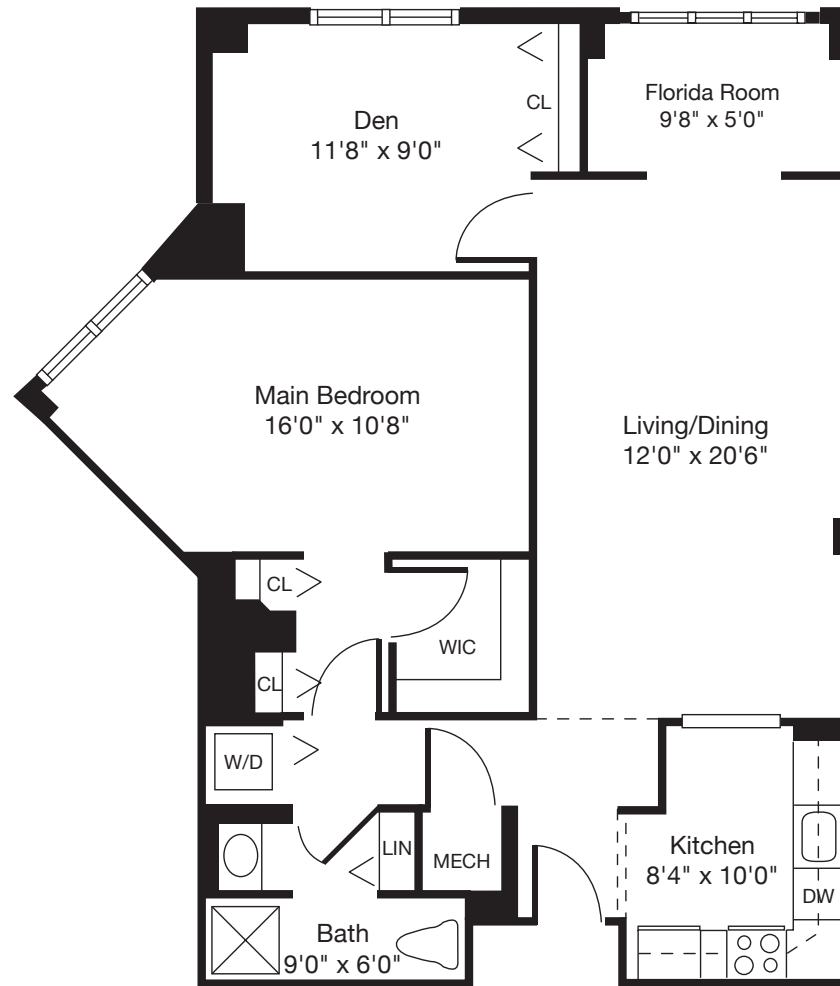

Merion

One Bedroom/Den or Two Bedroom
One Bath
988 Sq. Ft.

Winchester
 Gardens

333 Elmwood Avenue • Maplewood, New Jersey 07040 • 800.887.7502 • (973) 378.2080 • www.winchestergardens.com

Floor plan subject to change without notice.