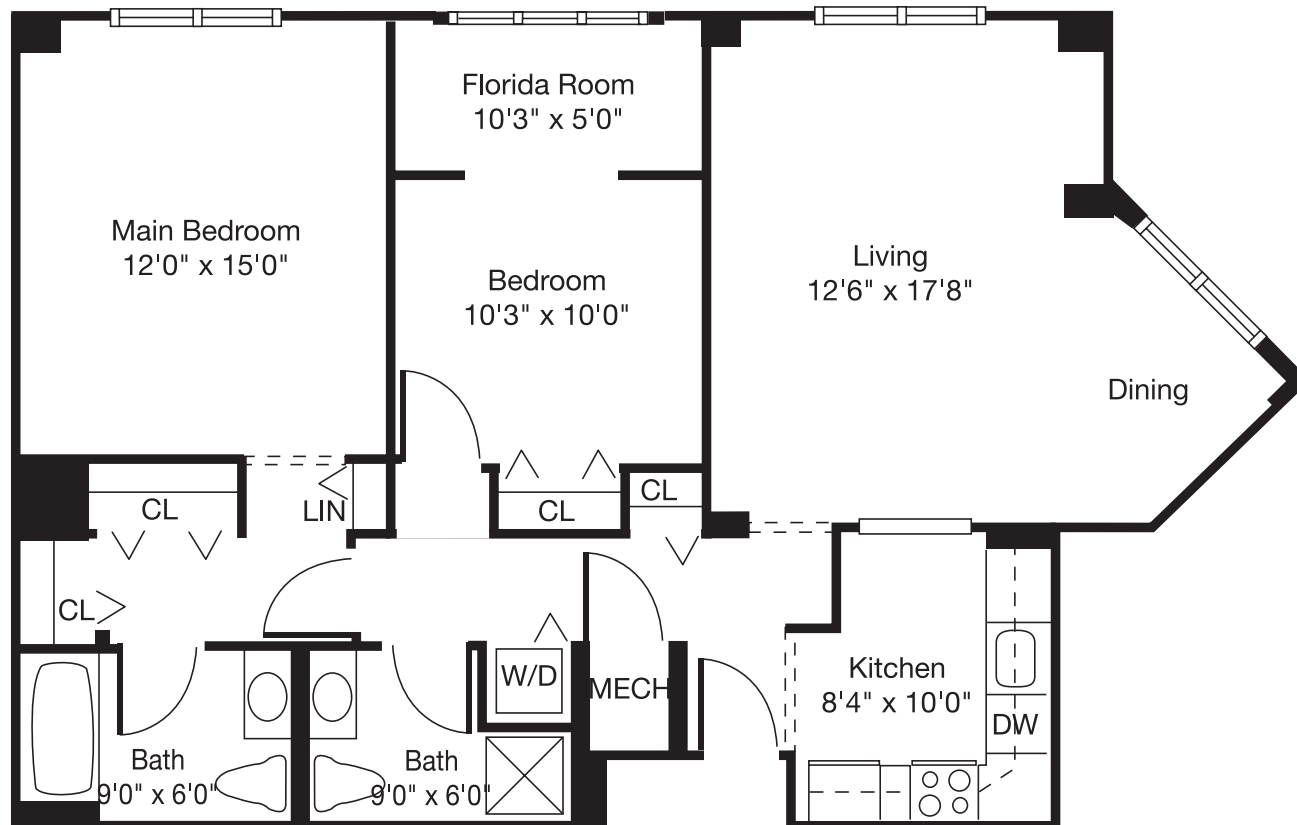

Meadowbrook

One Bedroom/Den or Two Bedroom
Two Bath
1,098 Sq. Ft.

Winchester
Gardens

333 Elmwood Avenue • Maplewood, New Jersey 07040 • 800.887.7502 • (973) 378.2080 • www.winchestergardens.com

Floor plan subject to change without notice.