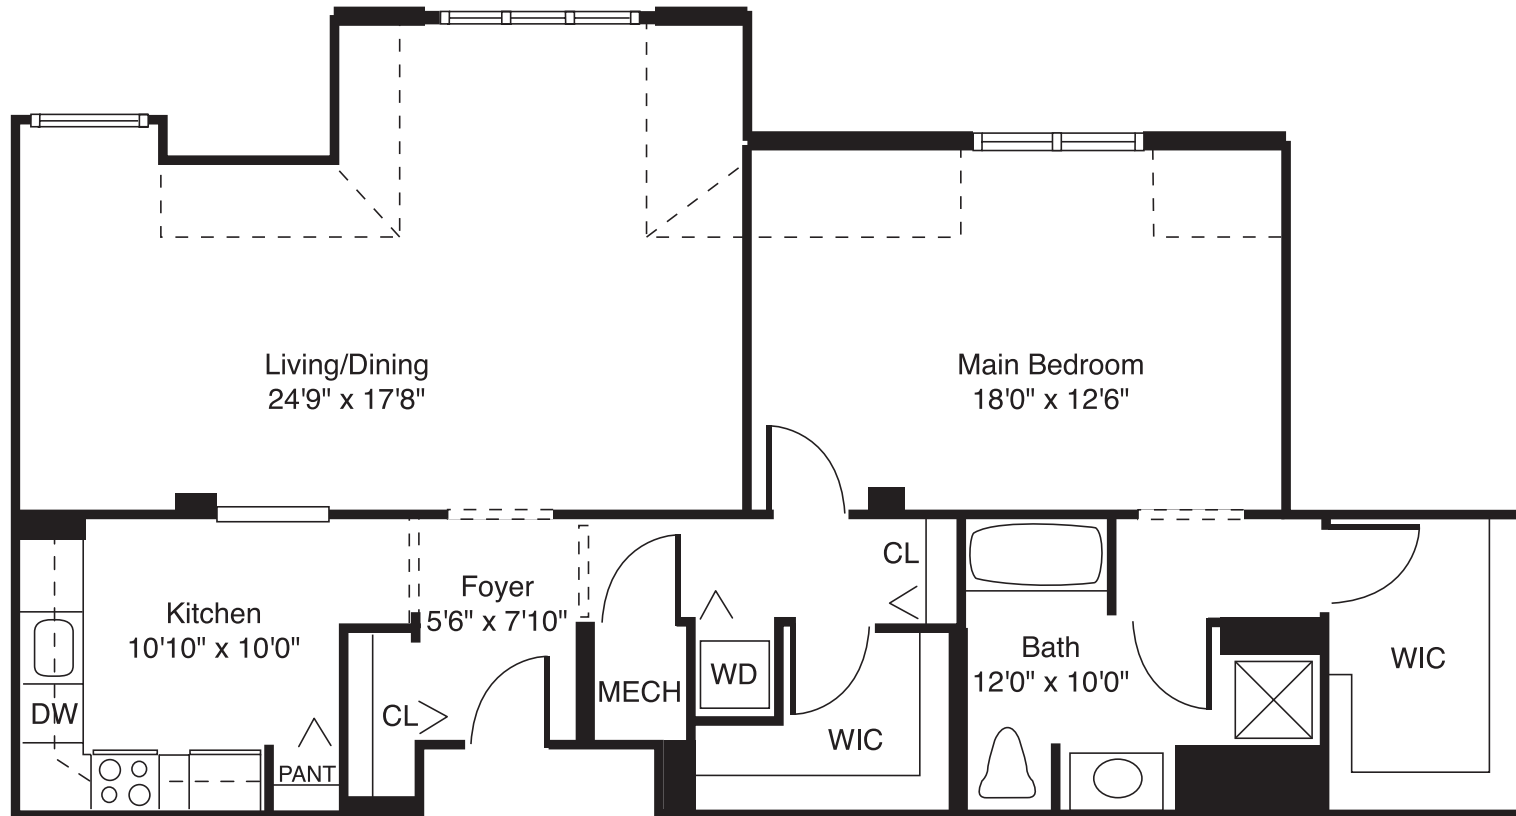

Lakewood

One Bedroom
One Bath
1,210 Sq. Ft.

Winchester
 Gardens

333 Elmwood Avenue • Maplewood, New Jersey 07040 • 800.887.7502 • (973) 378.2080 • www.winchestergardens.com

Floor plan subject to change without notice.