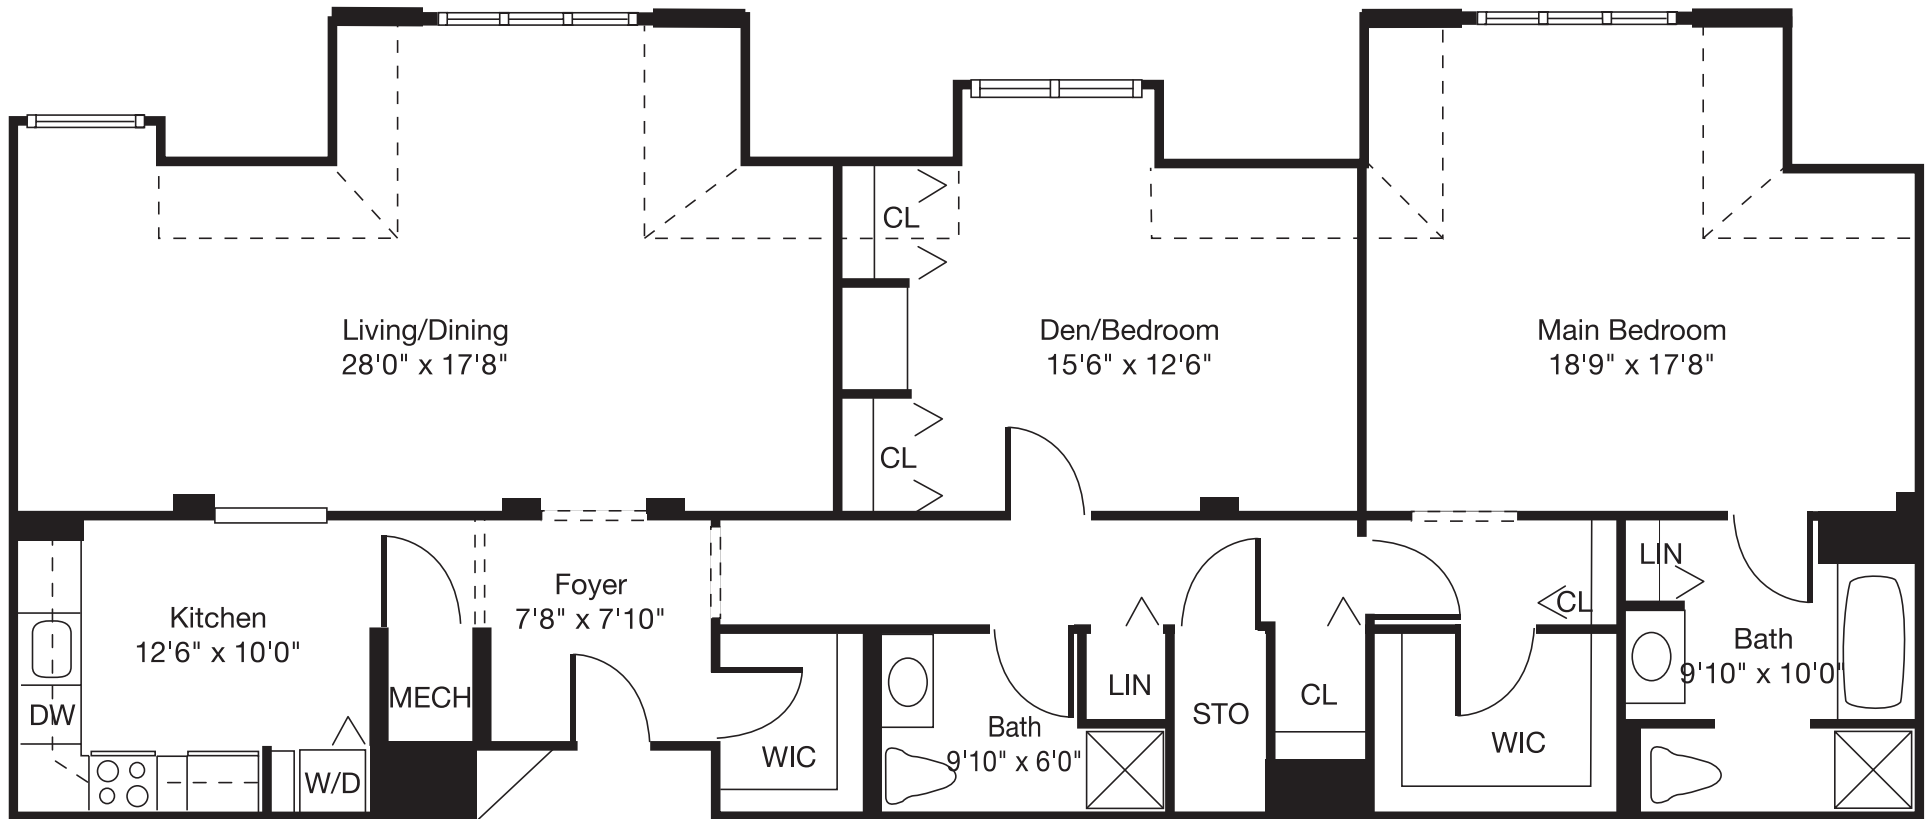

Highland

One Bedroom/Den or Two Bedroom
Two Bath
1,700 Sq. Ft.

Winchester
Gardens

333 Elmwood Avenue • Maplewood, New Jersey 07040 • 800.887.7502 • (973) 378.2080 • www.winchestergardens.com

Floor plan subject to change without notice.