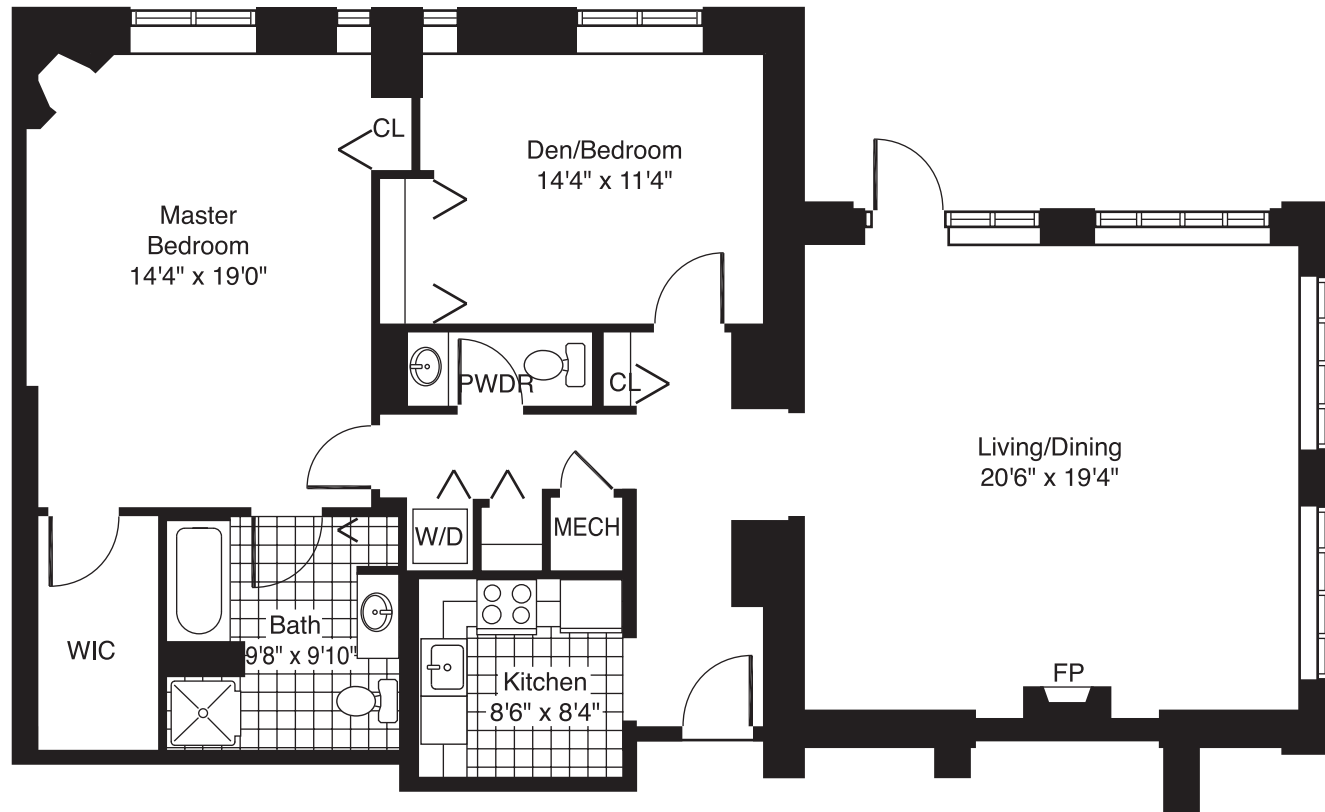

Hampton

One Bedroom/Den or Two Bedroom
One and a Half Bath
1,528 Sq. Ft.

Winchester
 Gardens

333 Elmwood Avenue • Maplewood, New Jersey 07040 • 800.887.7502 • (973) 378.2080 • www.winchestergardens.com

Floor plan subject to change without notice.