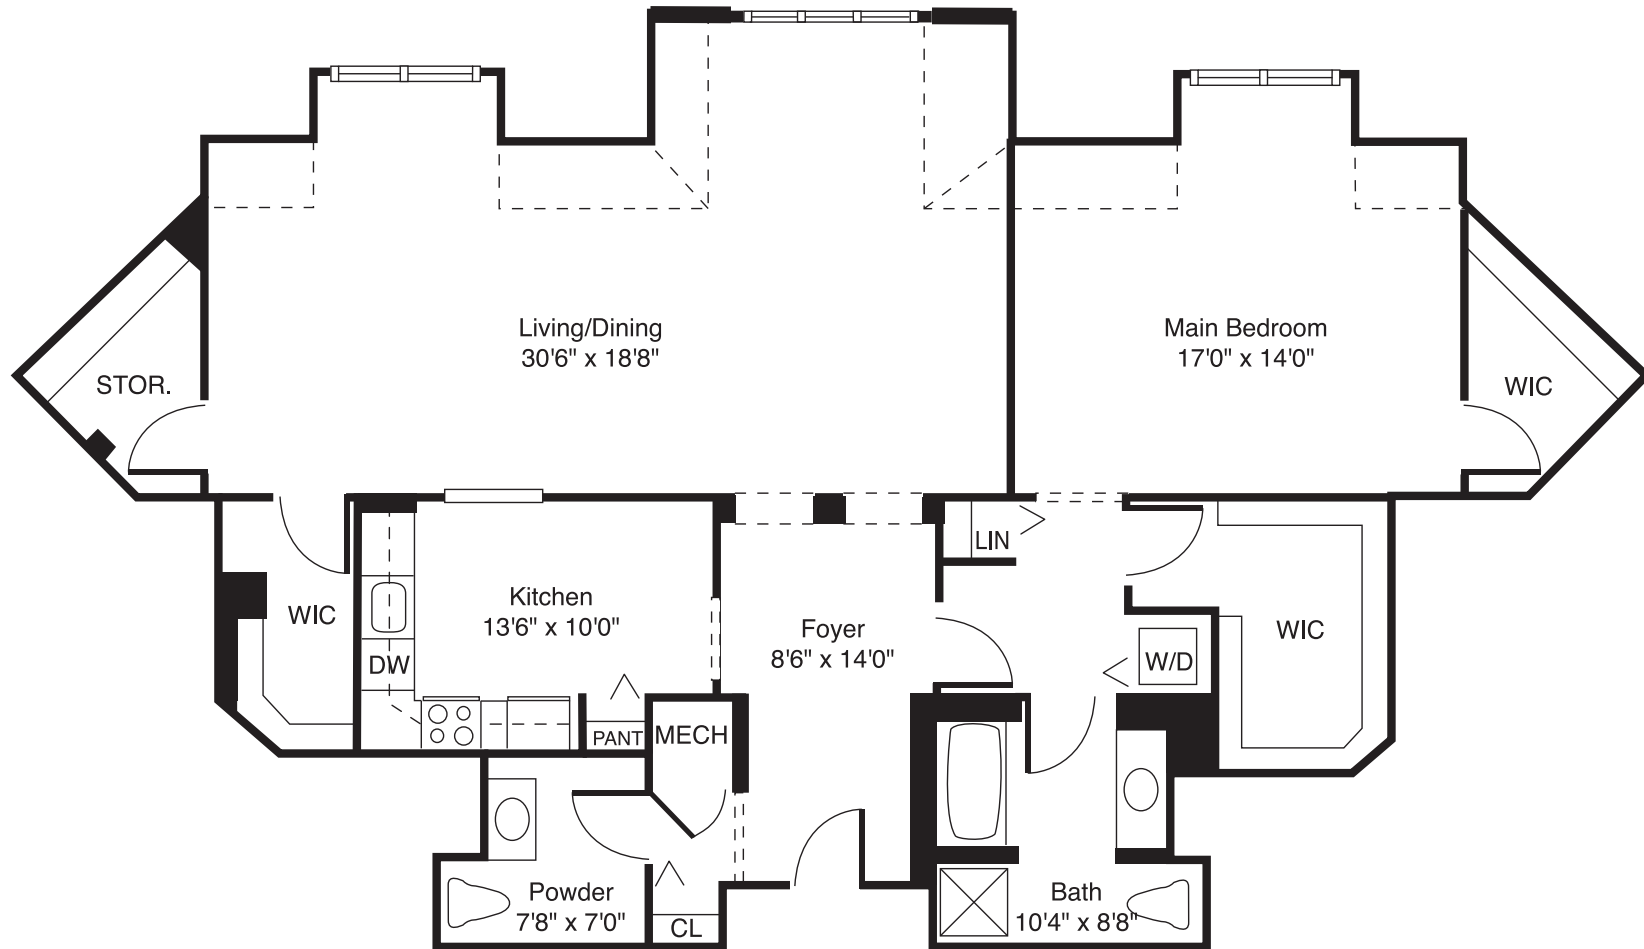

# Greenbrier

One Bedroom  
One and a Half Bath  
1,580 Sq. Ft.

Winchester  
Gardens

333 Elmwood Avenue • Maplewood, New Jersey 07040 • 800.887.7502 • (973) 378.2080 • [www.winchestergardens.com](http://www.winchestergardens.com)

*Floor plan subject to change without notice.*