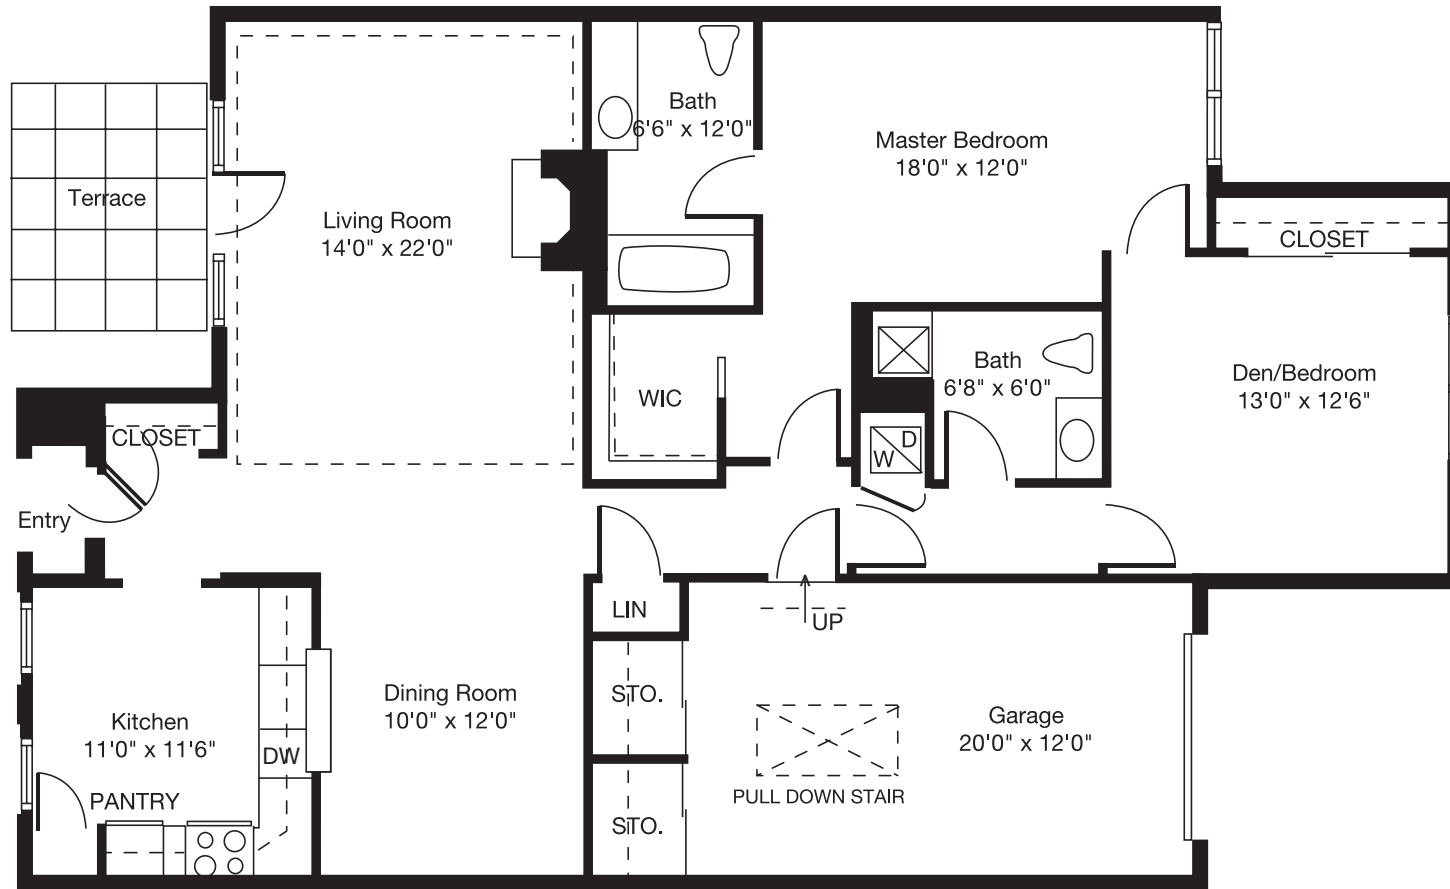

Gleneagle

One Bedroom/Den or Two Bedroom
Two Bath
1,743 Sq. Ft.

Winchester
Gardens

333 Elmwood Avenue • Maplewood, New Jersey 07040 • 800.887.7502 • (973) 378.2080 • www.winchestergardens.com

Floor plan subject to change without notice.