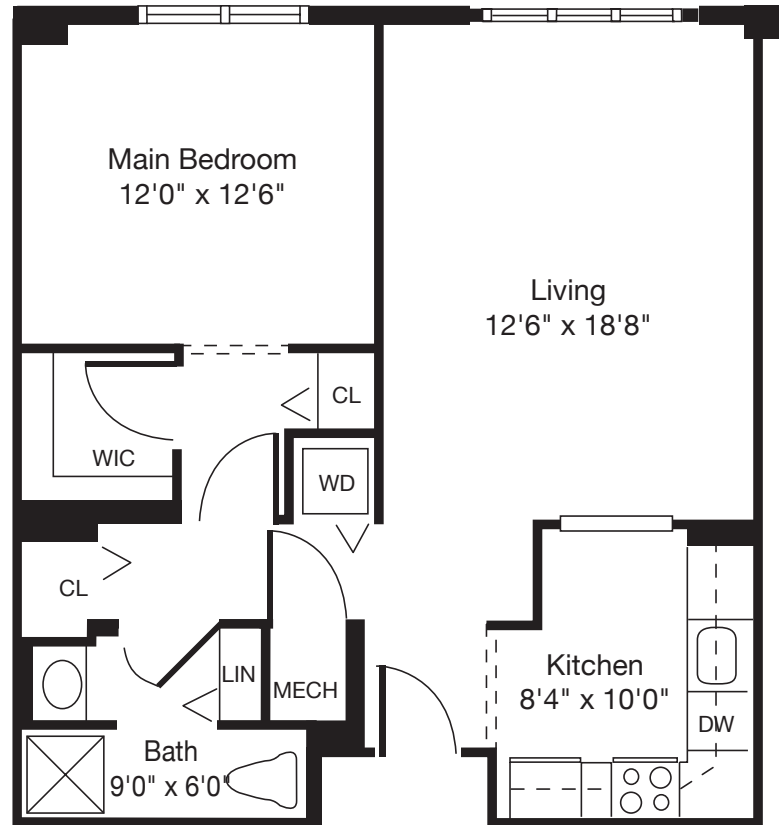

Doral

One Bedroom
One Bath
753 Sq. Ft.

Winchester
 Gardens

333 Elmwood Avenue • Maplewood, New Jersey 07040 • 800.887.7502 • (973) 378.2080 • www.winchestergardens.com

Floor plan subject to change without notice.