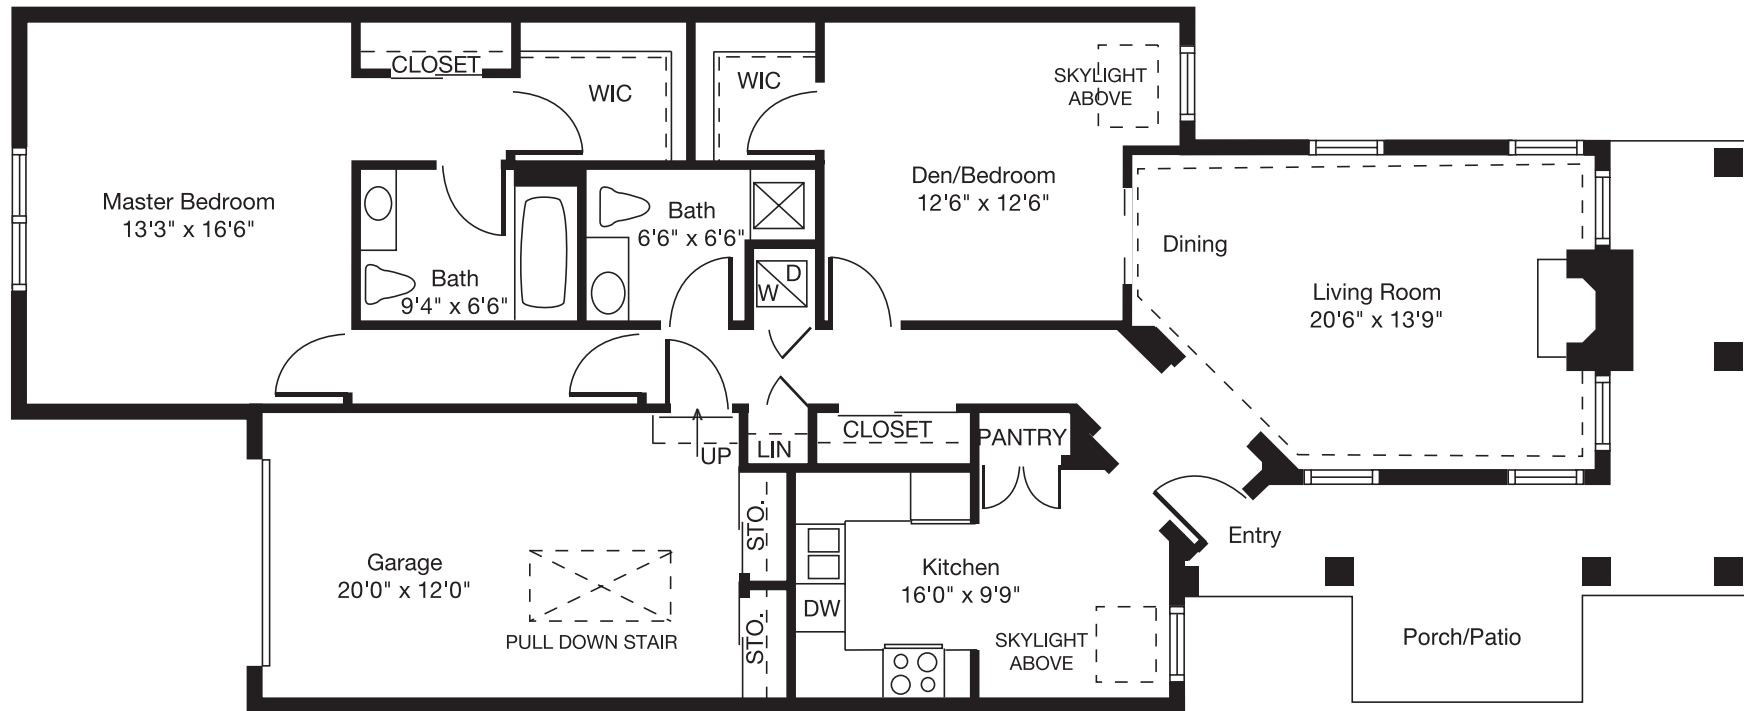

Berkshire

One Bedroom/Den or Two Bedroom
Two Bath
1,660 Sq. Ft.

Winchester
Gardens

333 Elmwood Avenue • Maplewood, New Jersey 07040 • 800.887.7502 • (973) 378.2080 • www.winchestergardens.com

Floor plan subject to change without notice.