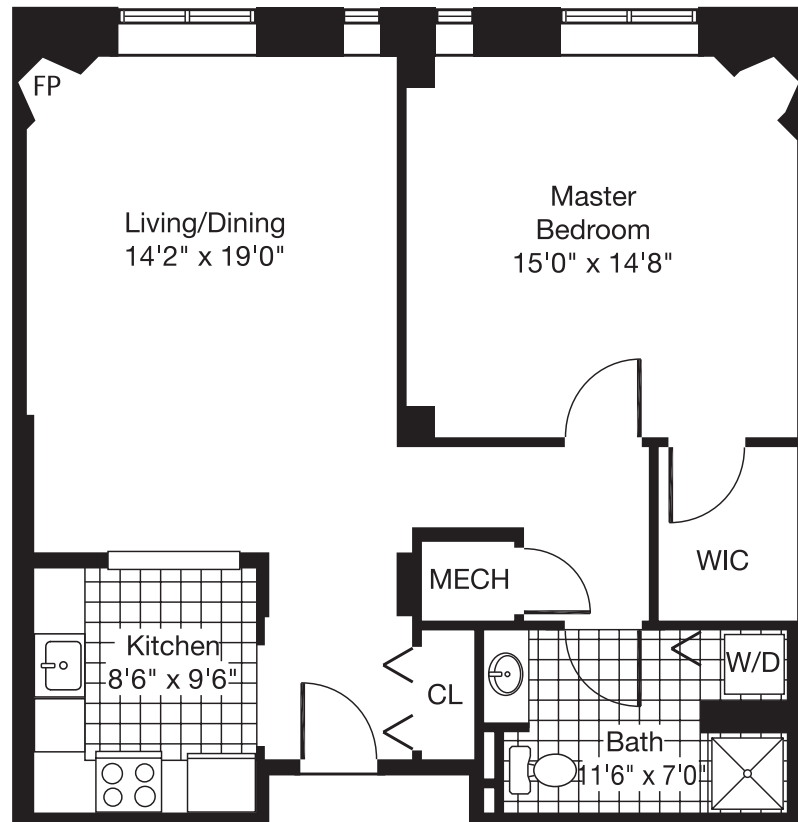

# Berkdale

One Bedroom  
One Bath  
930 Sq. Ft.

Winchester  
 Gardens

333 Elmwood Avenue • Maplewood, New Jersey 07040 • 800.887.7502 • (973) 378.2080 • [www.winchestergardens.com](http://www.winchestergardens.com)

*Floor plan subject to change without notice.*