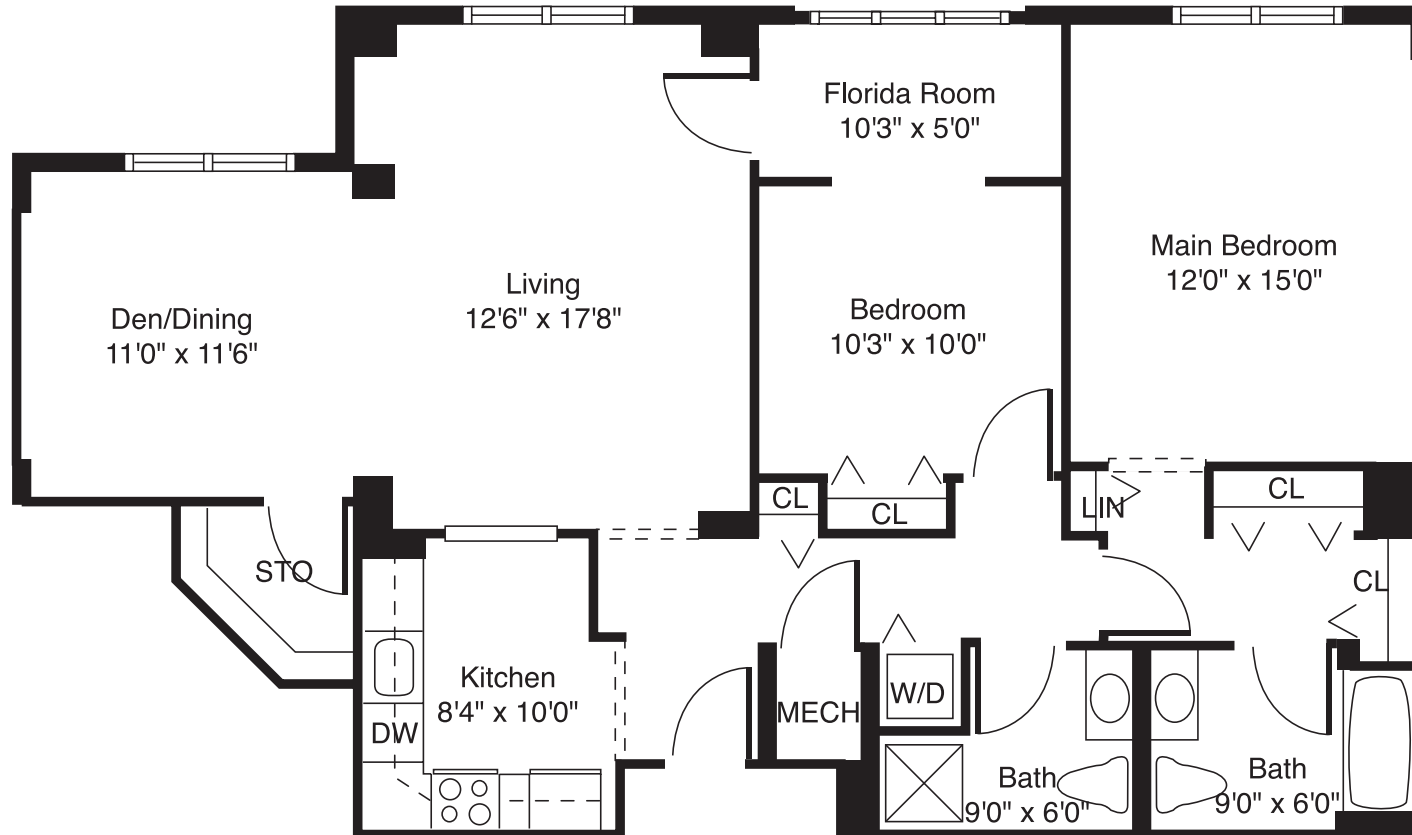

# Baltusrol

One Bedroom/Den or Two Bedroom  
Two Bath  
1,212 Sq. Ft.

Winchester  
Gardens

333 Elmwood Avenue • Maplewood, New Jersey 07040 • 800.887.7502 • (973) 378.2080 • [www.winchestergardens.com](http://www.winchestergardens.com)

*Floor plan subject to change without notice.*