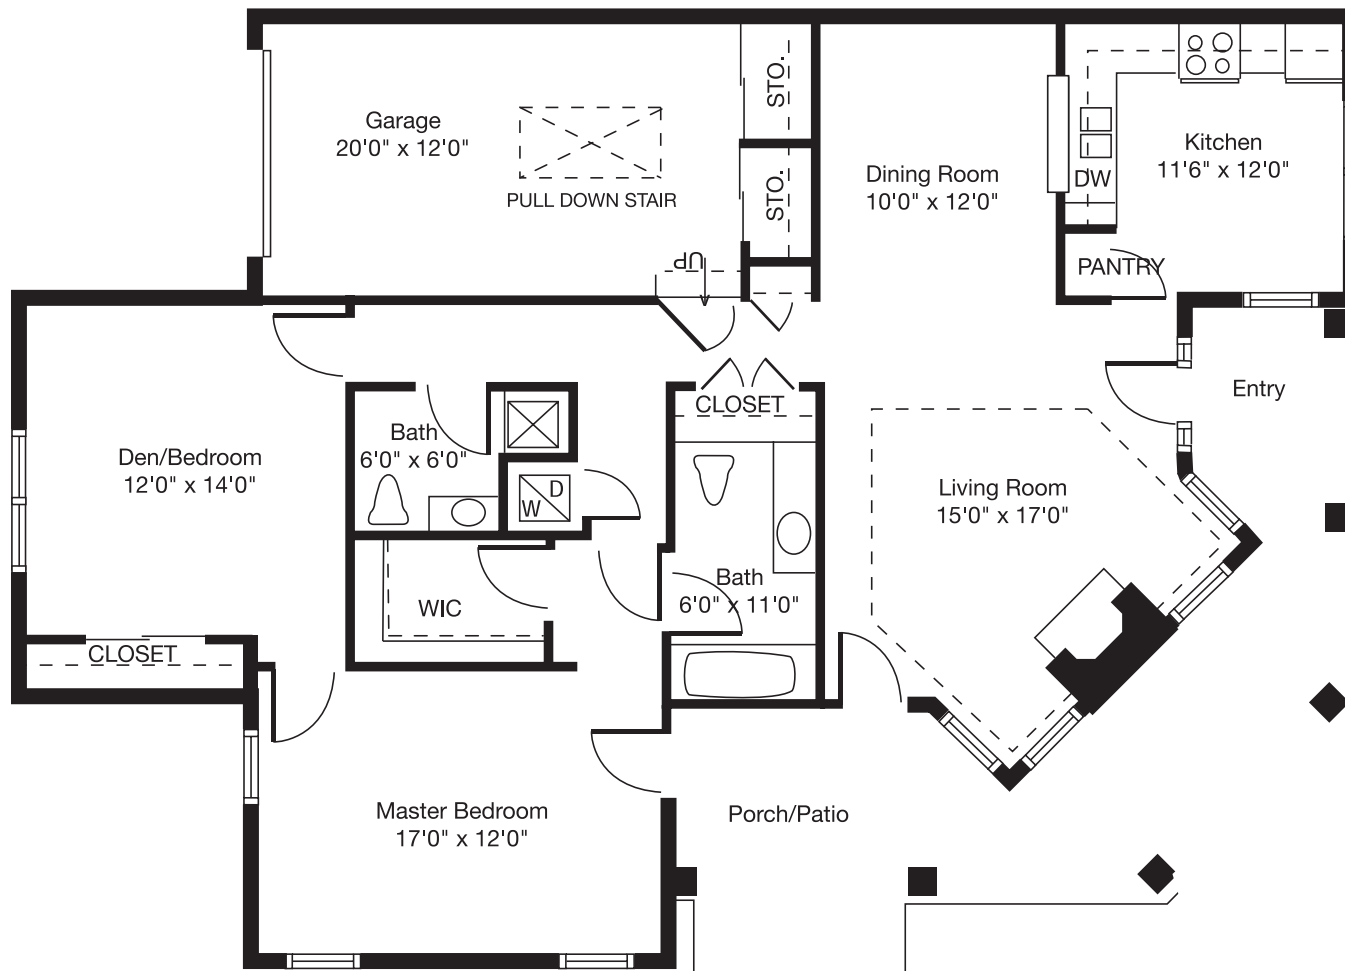

# Addington

One Bedroom/Den or Two Bedroom  
Two Bath  
1,735 Sq. Ft.

Winchester  
Gardens

333 Elmwood Avenue • Maplewood, New Jersey 07040 • 800.887.7502 • (973) 378.2080 • www.winchestergardens.com

*Floor plan subject to change without notice.*